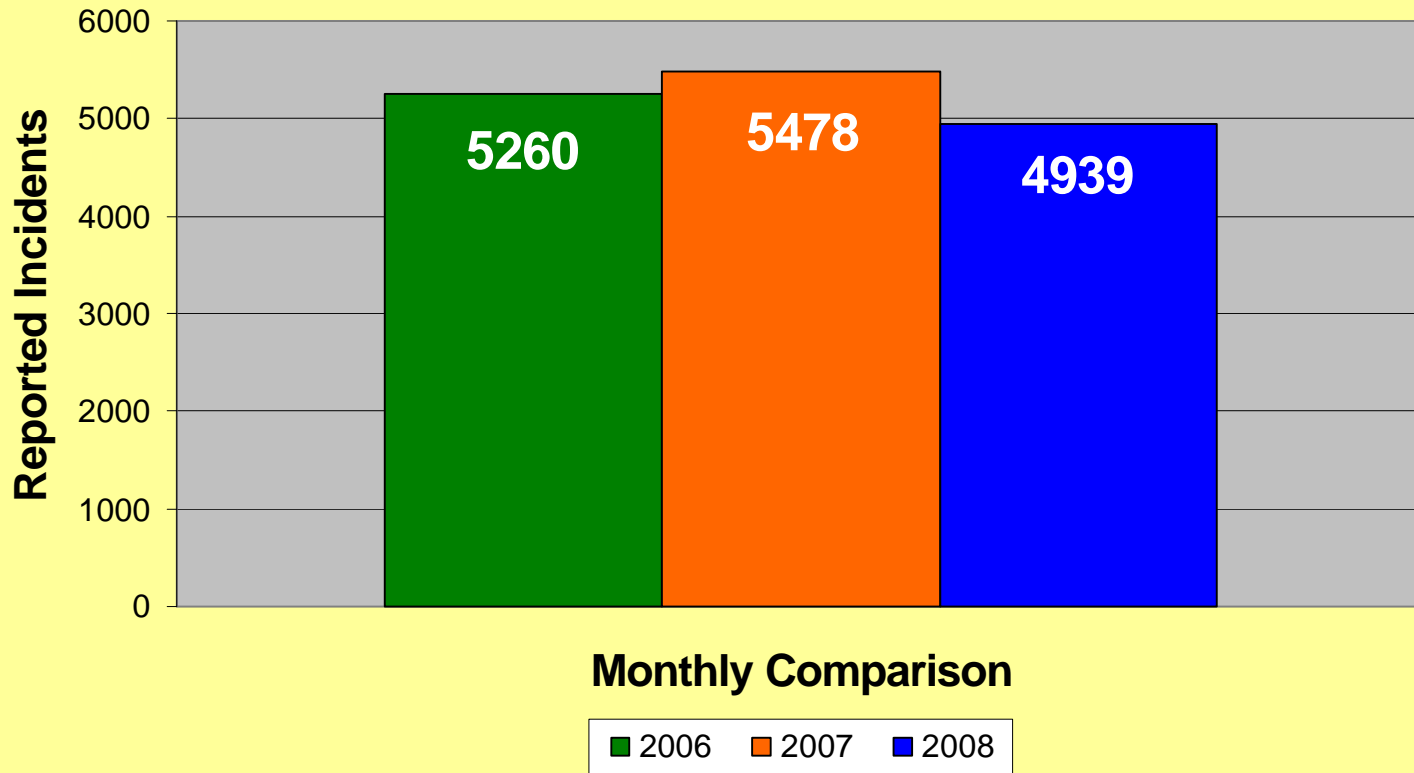

**Memphis Police Department
Part I Crimes
December 2006/2007/2008**