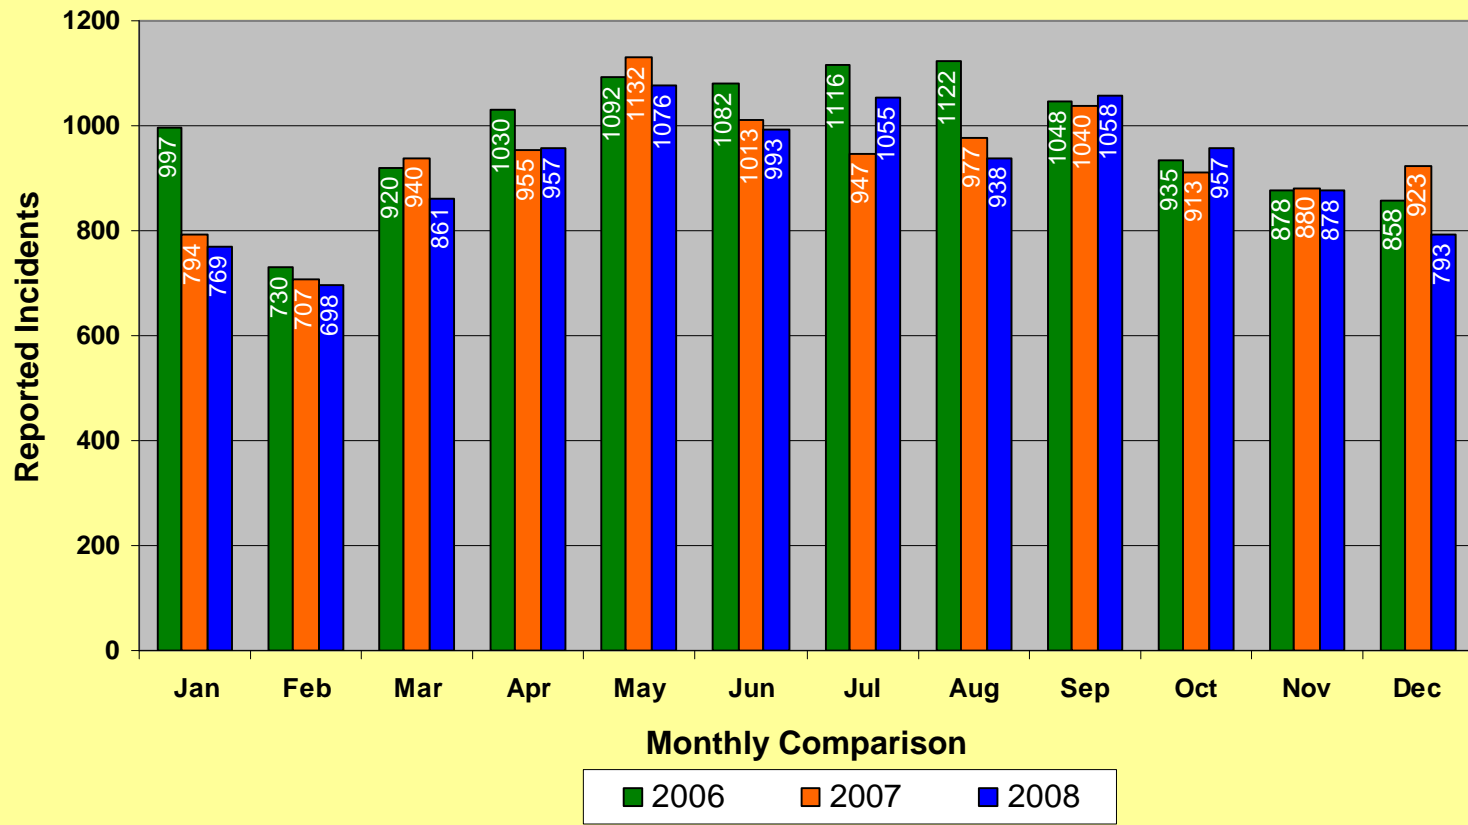

Memphis Police Department Part I Violent Crimes Year To Date - 2006/2007/2008