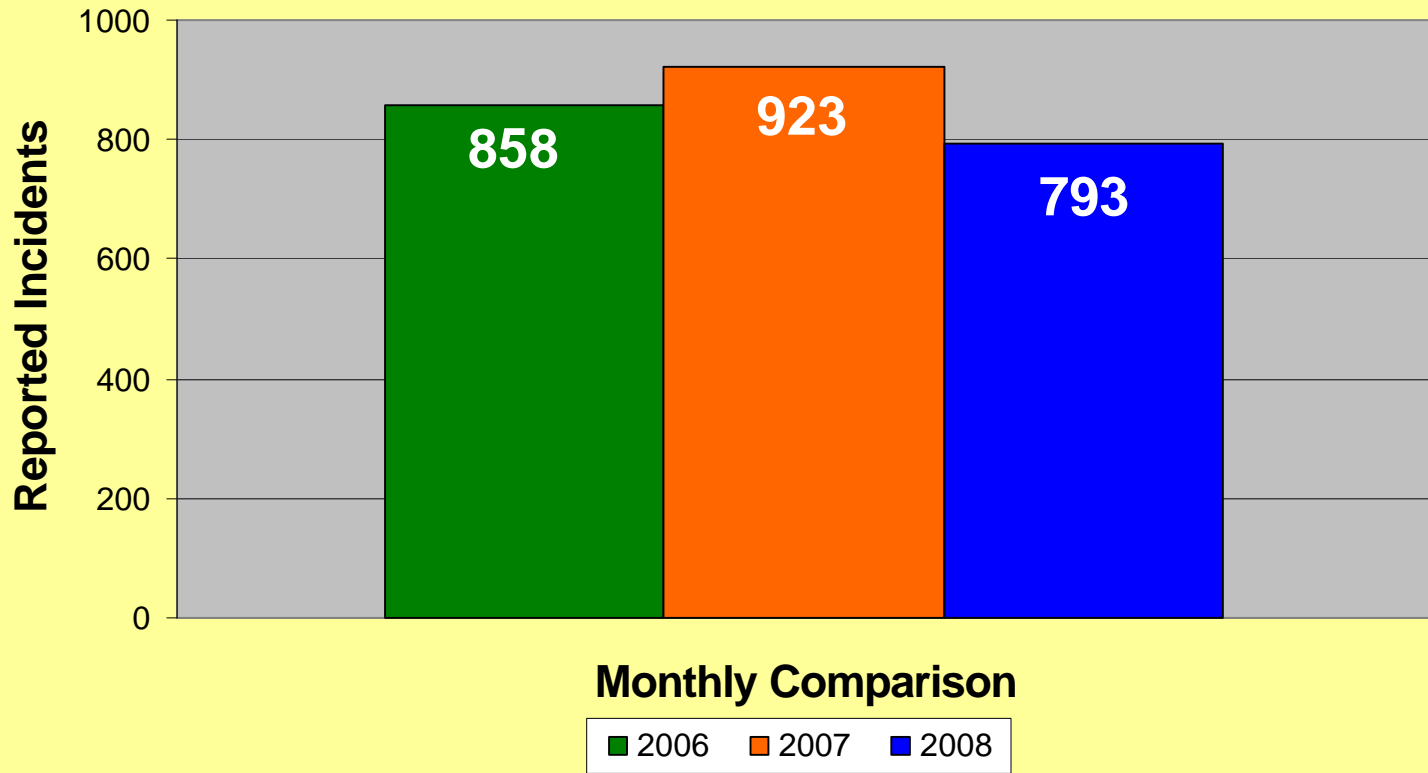

**Memphis Police Department
Part I Violent Crimes
December 2006/2007/2008**