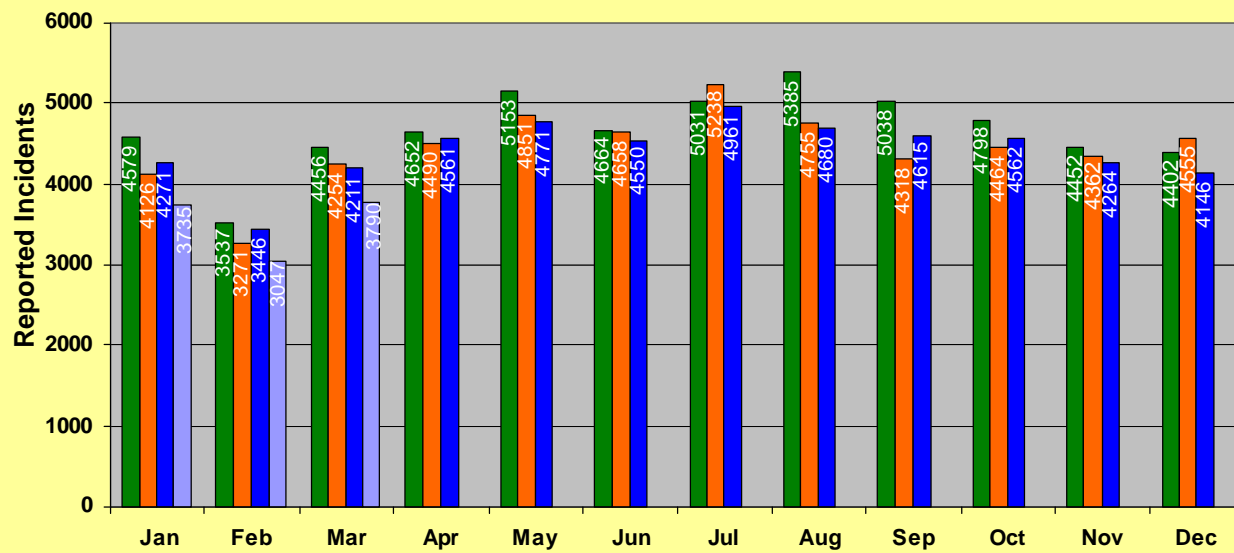

**Memphis Police Department
Part I Property Crime
Year To Date - 2006/2007/2008/2009**

Monthly Comparison