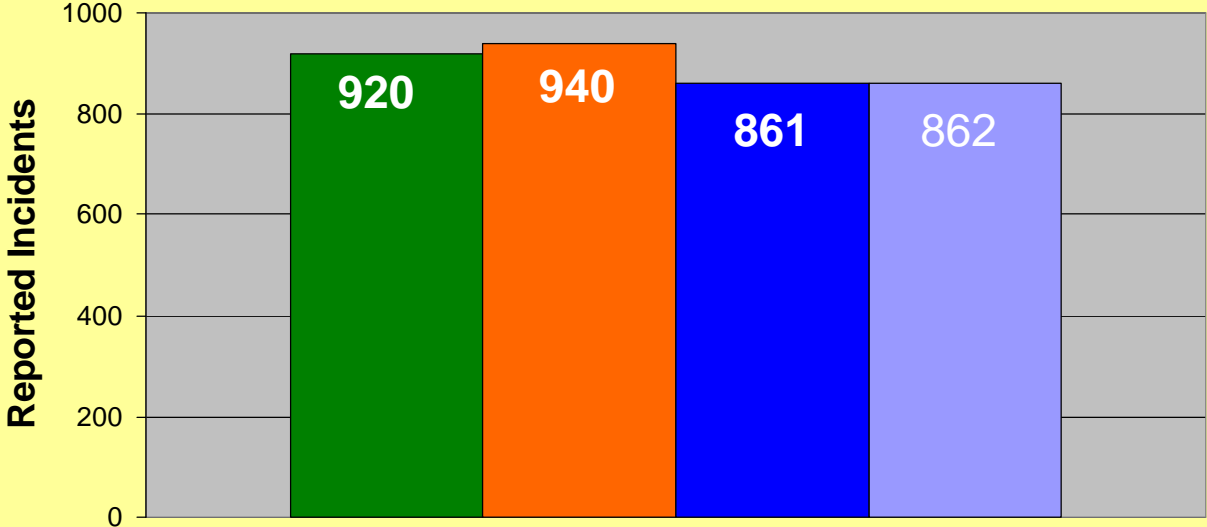

**Memphis Police Department
Part I Violent Crimes
March 2006/2007/2008/2009**

Monthly Comparison

■ 2006 ■ 2007 ■ 2008 ■ 2009