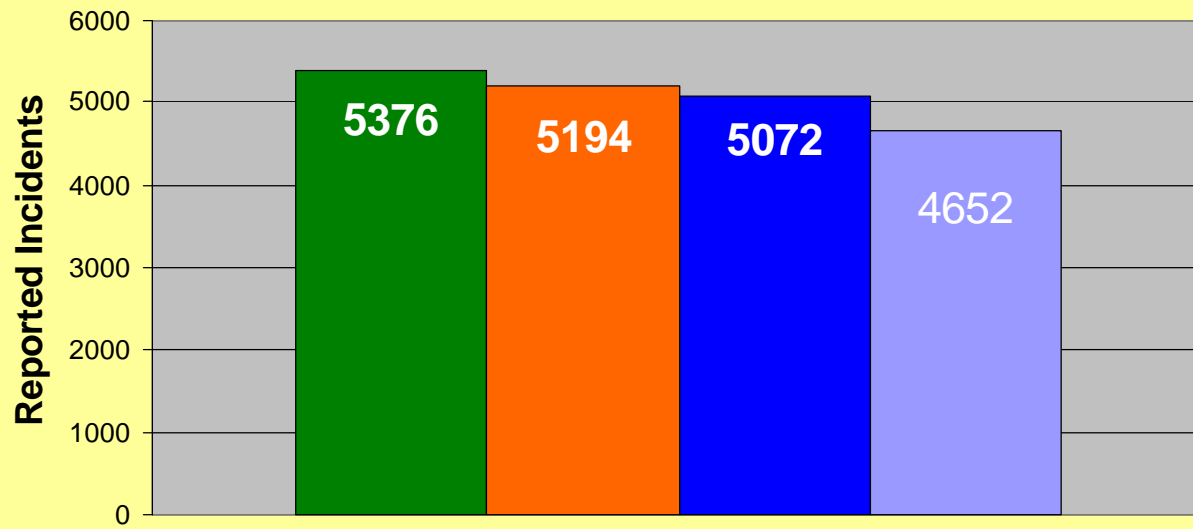

**Memphis Police Department
Part I Crimes
March 2006/2007/2008/2009**

Monthly Comparison

■ 2006 ■ 2007 ■ 2008 ■ 2009