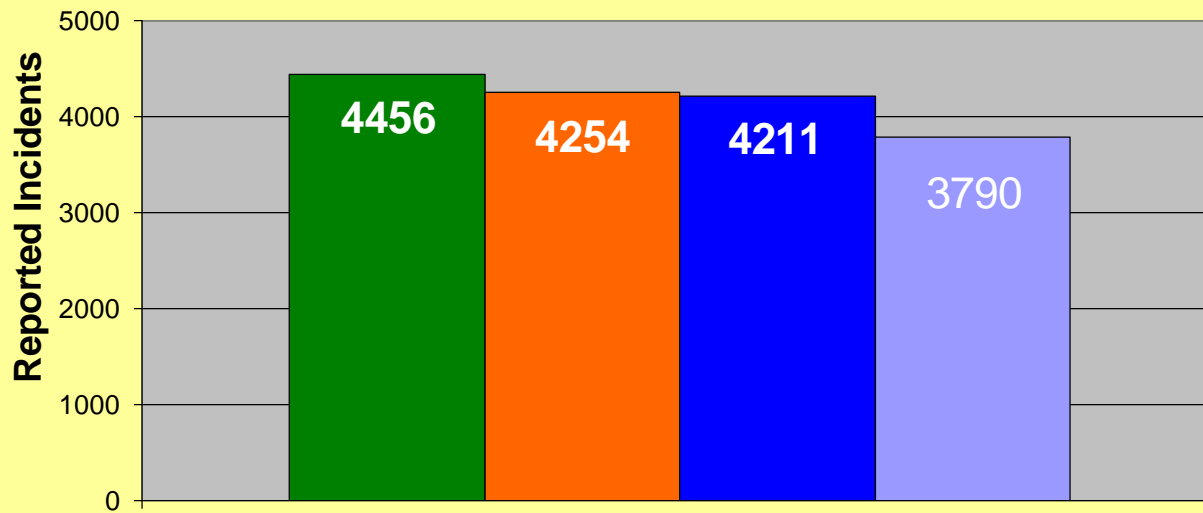

**Memphis Police Department
Part I Property Crime
March 2006/2007/2008/2009**

Monthly Comparison

■ 2006 ■ 2007 ■ 2008 ■ 2009