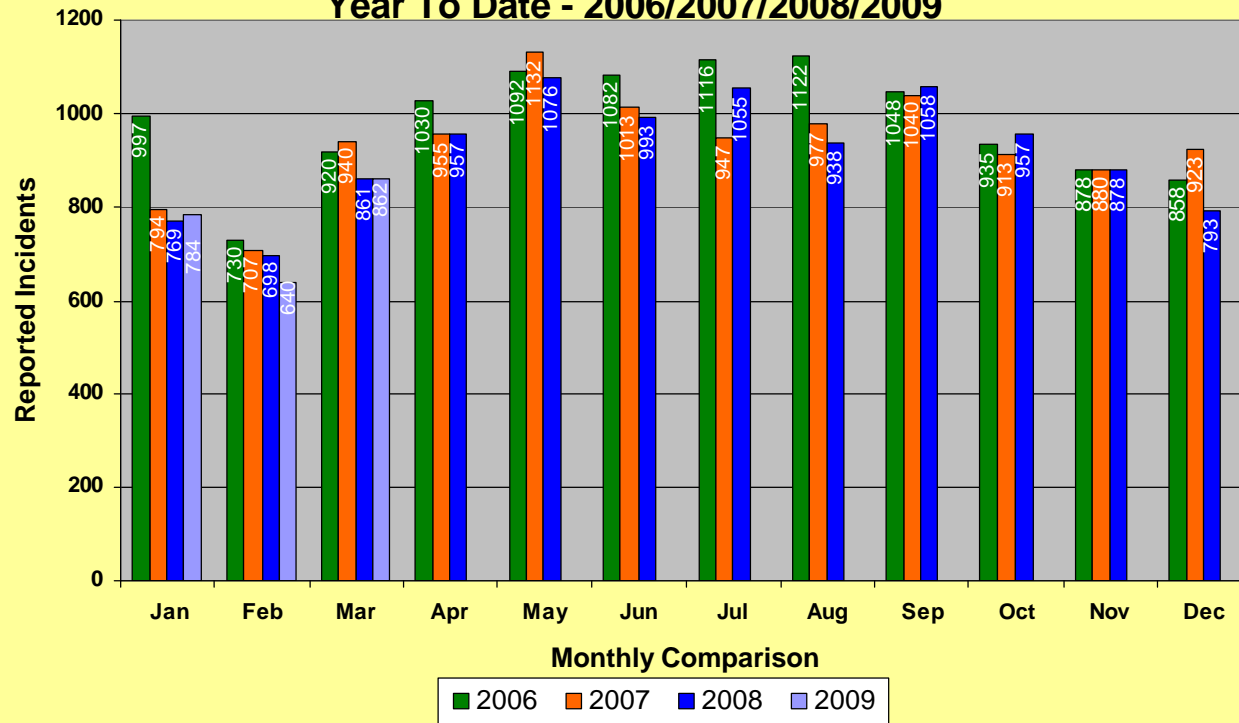

Memphis Police Department Part I Violent Crimes Year To Date - 2006/2007/2008/2009