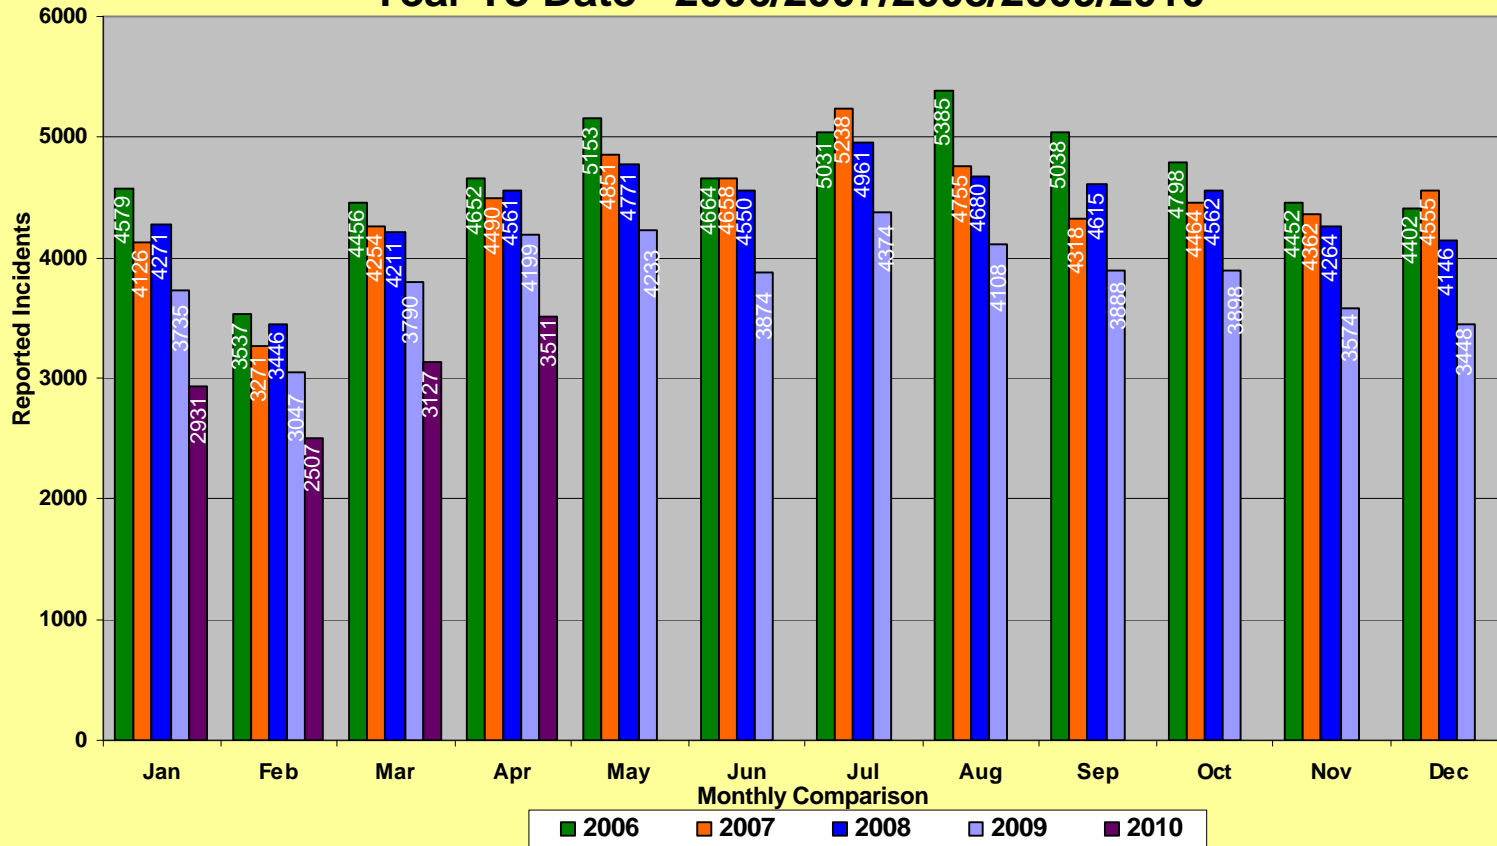

* Part I Violent Crimes reported in the FBI's Uniform Crime Reports are: Murder, Forcible Rape, Robbery, and Aggravated Assault.

** Part I Property Crimes reported in the FBI's Uniform Crime Reports are: Burglary, Larceny-Theft, and Motor Vehicle Theft.

**Memphis Police Department
Part I Crimes
April 2006/2007/2008/2009/2010**

**Memphis Police Department
Part I Violent Crimes
April 2006/2007/2008/2009/2010**

Monthly Comparison

■ 2006 ■ 2007 ■ 2008 ■ 2009 ■ 2010

**Memphis Police Department
Part I Property Crime
April 2006/2007/2008/2009/2010**

Memphis Police Department Part I Crimes Year To Date - 2006/2007/2008/2009/2010

Memphis Police Department Part I Violent Crimes Year To Date - 2006/2007/2008/2009/2010

Memphis Police Department Part I Property Crimes Year To Date - 2006/2007/2008/2009/2010

Memphis Police Department Part I Crimes Year to Date - 2006/2007/2008/2009/2010