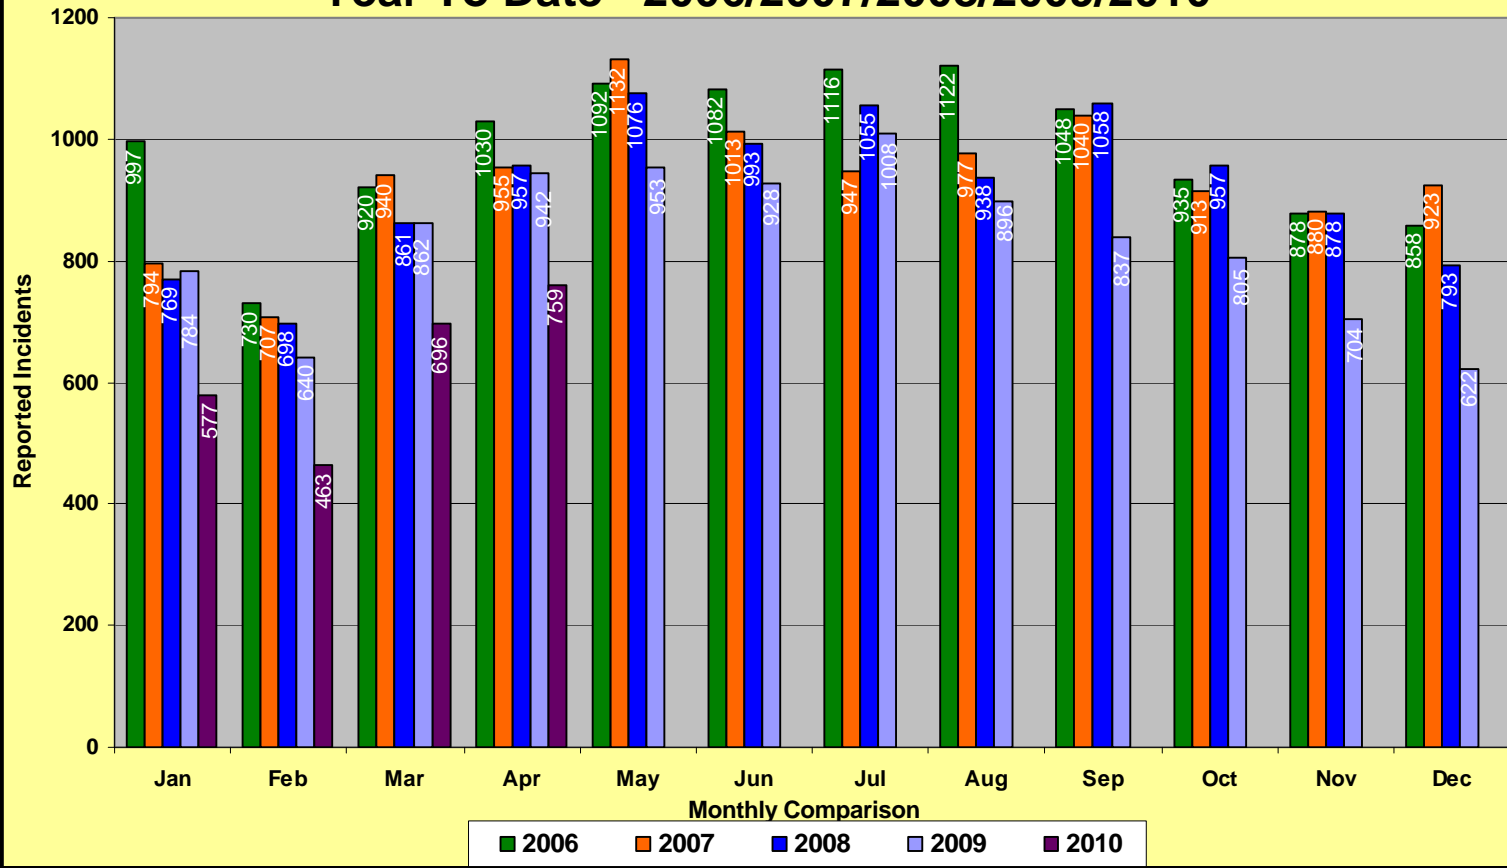

**MEMPHIS POLICE DEPARTMENT
Blue C.R.U.S.H.™ TRAC**

YEAR TO DATE

Total Part I Crime												
	Jan	Feb	Mar	Apr	May	Jun	Jul	Aug	Sep	Oct	Nov	Dec
2006	5576	4267	5376	5682	6245	5746	6147	6507	6086	5733	5330	5260
2007	4920	3978	5194	5445	5983	5671	6185	5732	5358	5377	5242	5478
2008	5040	4144	5072	5518	5847	5543	6016	5618	5673	5519	5142	4939
2009	4519	3687	4652	5141	5186	4802	5382	5004	4725	4703	4278	4070
2010	3508	2970	3823	4270								
Part I Violent Crime*												
	Jan	Feb	Mar	Apr	May	Jun	Jul	Aug	Sep	Oct	Nov	Dec
2006	997	730	920	1030	1092	1082	1116	1122	1048	935	878	858
2007	794	707	940	955	1132	1013	947	977	1040	913	880	923
2008	769	698	861	957	1076	993	1055	938	1058	957	878	793
2009	784	640	862	942	953	928	1008	896	837	805	704	622
2010	577	463	696	759								
Part I Property Crime**												
	Jan	Feb	Mar	Apr	May	Jun	Jul	Aug	Sep	Oct	Nov	Dec
2006	4579	3537	4456	4652	5153	4664	5031	5385	5038	4798	4452	4402
2007	4126	3271	4254	4490	4851	4658	5238	4755	4318	4464	4362	4555
2008	4271	3446	4211	4561	4771	4550	4961	4680	4615	4562	4264	4146
2009	3735	3047	3790	4199	4233	3874	4374	4108	3888	3898	3574	3448
2010	2931	2507	3127	3511								

* Part I Violent Crimes reported in the FBI's Uniform Crime Reports are: Murder, Forcible Rape, Robbery, and Aggravated Assault.

** Part I Property Crimes reported in the FBI's Uniform Crime Reports are: Burglary, Larceny-Theft, and Motor Vehicle Theft.

**Memphis Police Department
Part I Crimes
April 2006/2007/2008/2009/2010**

**Memphis Police Department
Part I Violent Crimes
April 2006/2007/2008/2009/2010**

Monthly Comparison

■ 2006 ■ 2007 ■ 2008 ■ 2009 ■ 2010

**Memphis Police Department
Part I Property Crime
April 2006/2007/2008/2009/2010**

Memphis Police Department Part I Crimes Year To Date - 2006/2007/2008/2009/2010

Memphis Police Department Part I Violent Crimes Year To Date - 2006/2007/2008/2009/2010