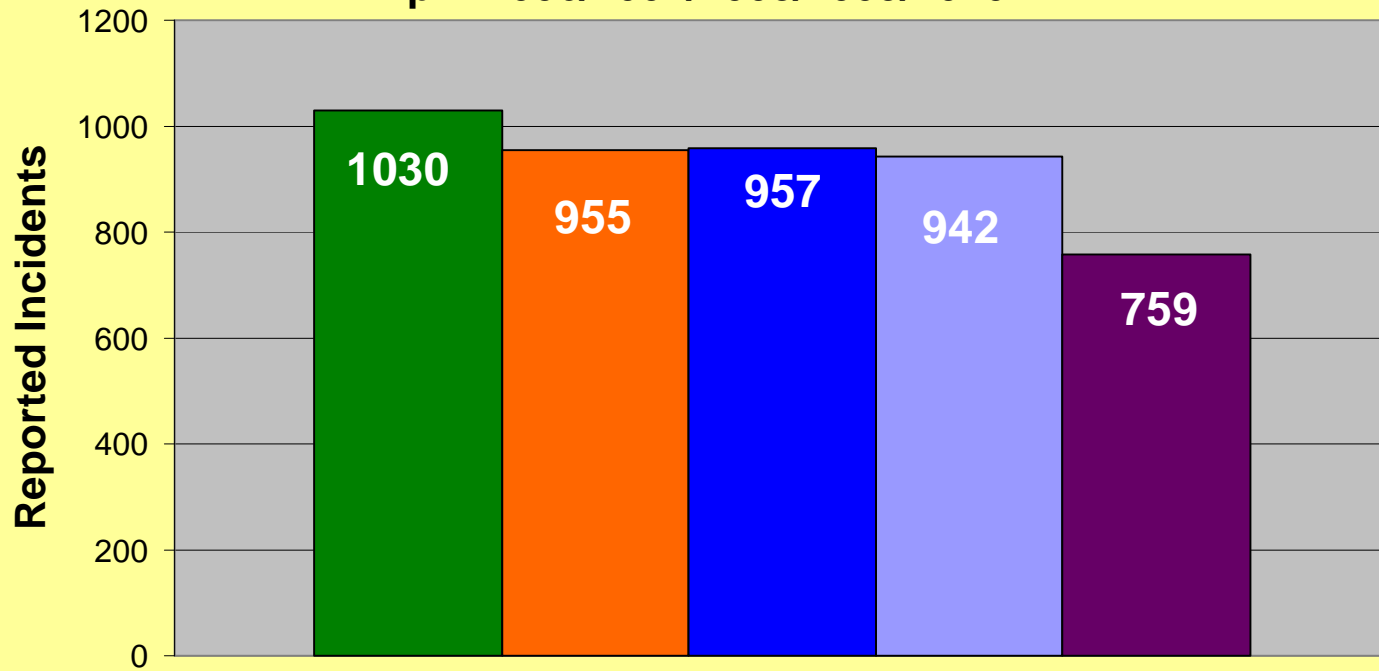

**Memphis Police Department
Part I Violent Crimes
April 2006/2007/2008/2009/2010**

Monthly Comparison

■ 2006 ■ 2007 ■ 2008 ■ 2009 ■ 2010