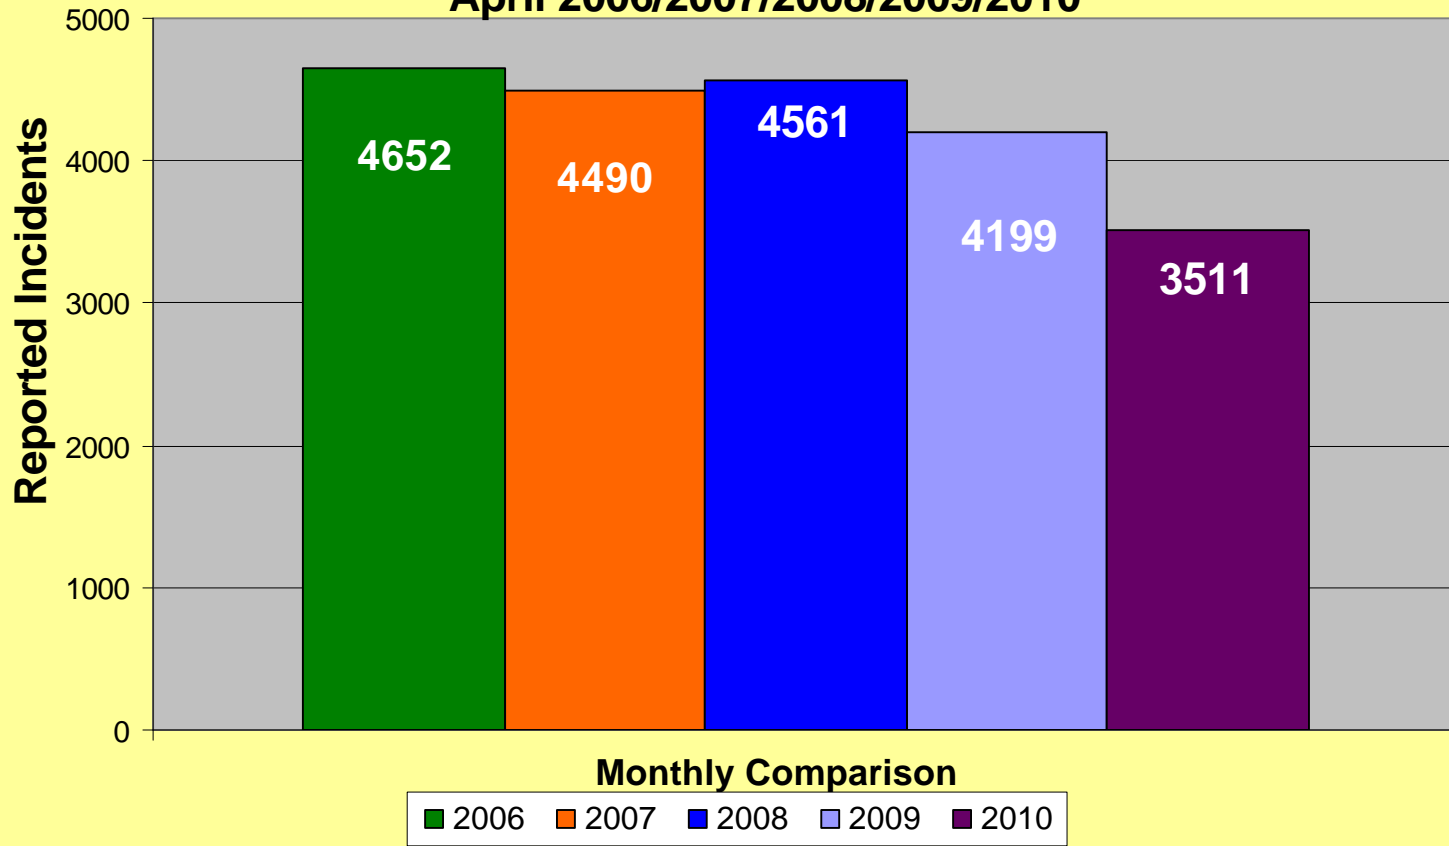

**MEMPHIS POLICE DEPARTMENT
Blue C.R.U.S.H.™ TRAC**

YEAR TO DATE

Total Part I Crime												
	Jan	Feb	Mar	Apr	May	Jun	Jul	Aug	Sep	Oct	Nov	Dec
2006	5576	4267	5376	5682	6245	5746	6147	6507	6086	5733	5330	5260
2007	4920	3978	5194	5445	5983	5671	6185	5732	5358	5377	5242	5478
2008	5040	4144	5072	5518	5847	5543	6016	5618	5673	5519	5142	4939
2009	4519	3687	4652	5141	5186	4802	5382	5004	4725	4703	4278	4070
2010	3508	2970	3823	4270								
Part I Violent Crime*												
	Jan	Feb	Mar	Apr	May	Jun	Jul	Aug	Sep	Oct	Nov	Dec
2006	997	730	920	1030	1092	1082	1116	1122	1048	935	878	858
2007	794	707	940	955	1132	1013	947	977	1040	913	880	923
2008	769	698	861	957	1076	993	1055	938	1058	957	878	793
2009	784	640	862	942	953	928	1008	896	837	805	704	622
2010	577	463	696	759								
Part I Property Crime**												
	Jan	Feb	Mar	Apr	May	Jun	Jul	Aug	Sep	Oct	Nov	Dec
2006	4579	3537	4456	4652	5153	4664	5031	5385	5038	4798	4452	4402
2007	4126	3271	4254	4490	4851	4658	5238	4755	4318	4464	4362	4555
2008	4271	3446	4211	4561	4771	4550	4961	4680	4615	4562	4264	4146
2009	3735	3047	3790	4199	4233	3874	4374	4108	3888	3898	3574	3448
2010	2931	2507	3127	3511								

* Part I Violent Crimes reported in the FBI's Uniform Crime Reports are: Murder, Forcible Rape, Robbery, and Aggravated Assault.

** Part I Property Crimes reported in the FBI's Uniform Crime Reports are: Burglary, Larceny-Theft, and Motor Vehicle Theft.

**Memphis Police Department
Part I Crimes
April 2006/2007/2008/2009/2010**

**Memphis Police Department
Part I Violent Crimes
April 2006/2007/2008/2009/2010**

Monthly Comparison

■ 2006 ■ 2007 ■ 2008 ■ 2009 ■ 2010

**Memphis Police Department
Part I Property Crime
April 2006/2007/2008/2009/2010**

Memphis Police Department Part I Crimes Year To Date - 2006/2007/2008/2009/2010

Memphis Police Department Part I Violent Crimes Year To Date - 2006/2007/2008/2009/2010