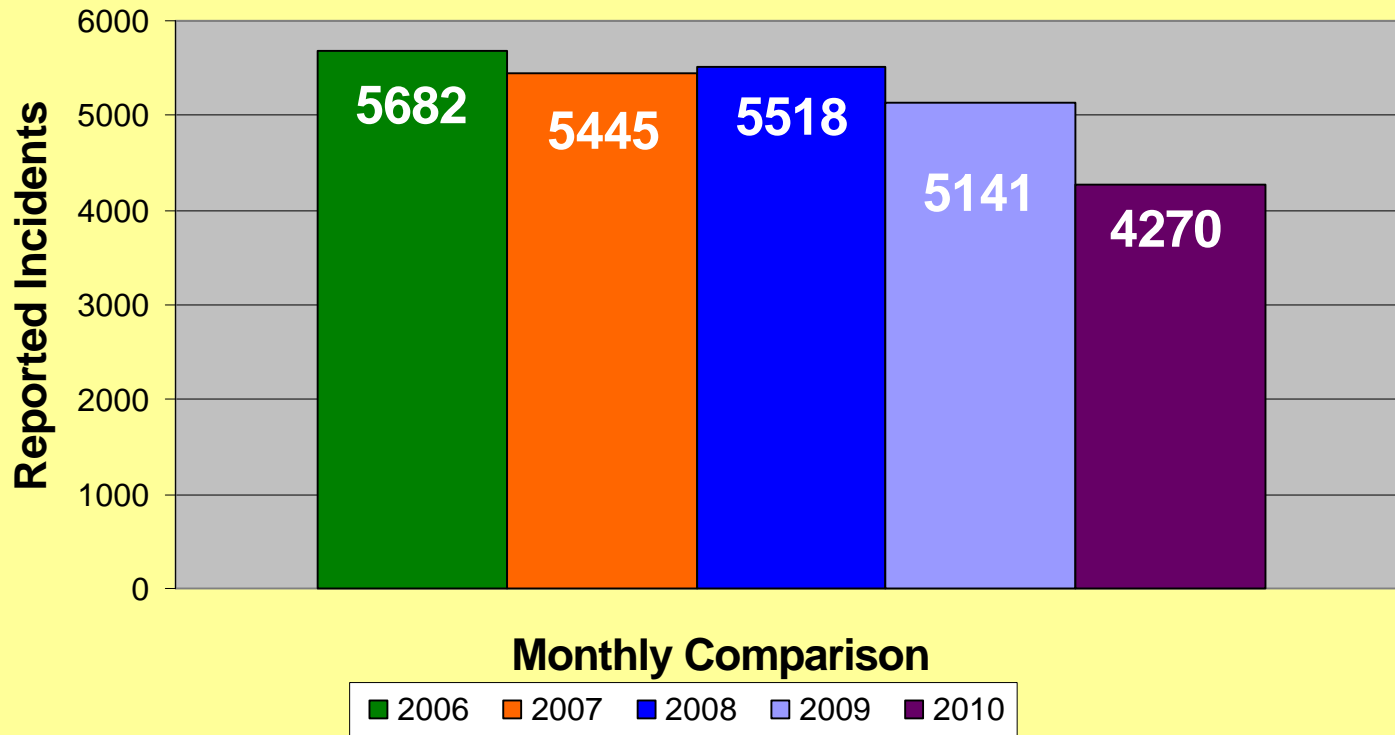

**Memphis Police Department
Part I Crimes
April 2006/2007/2008/2009/2010**