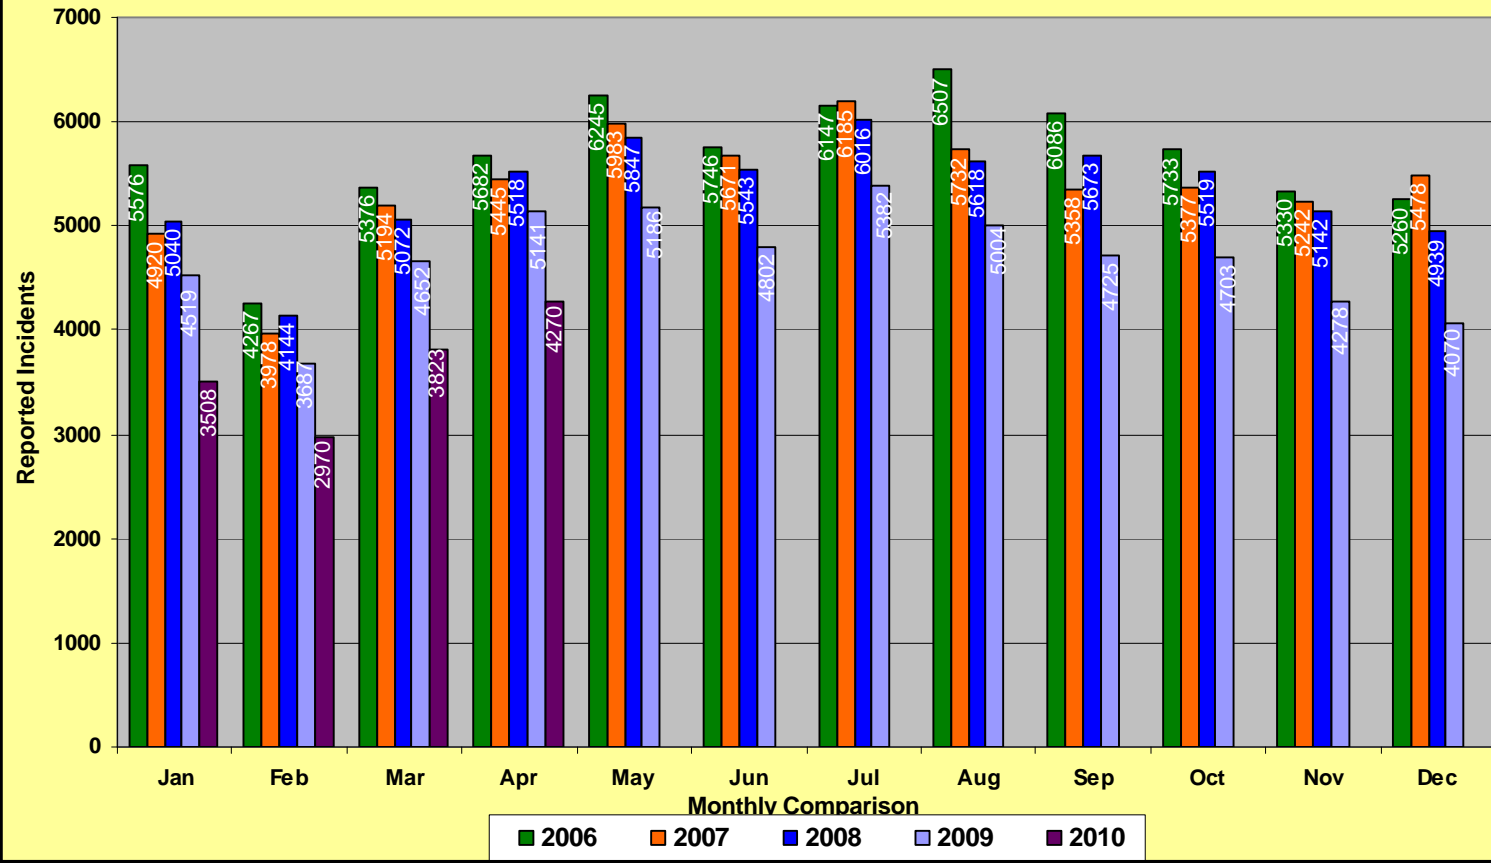

**MEMPHIS POLICE DEPARTMENT
Blue C.R.U.S.H.™ TRAC**

YEAR TO DATE

Total Part I Crime												
	Jan	Feb	Mar	Apr	May	Jun	Jul	Aug	Sep	Oct	Nov	Dec
2006	5576	4267	5376	5682	6245	5746	6147	6507	6086	5733	5330	5260
2007	4920	3978	5194	5445	5983	5671	6185	5732	5358	5377	5242	5478
2008	5040	4144	5072	5518	5847	5543	6016	5618	5673	5519	5142	4939
2009	4519	3687	4652	5141	5186	4802	5382	5004	4725	4703	4278	4070
2010	3508	2970	3823	4270								
Part I Violent Crime*												
	Jan	Feb	Mar	Apr	May	Jun	Jul	Aug	Sep	Oct	Nov	Dec
2006	997	730	920	1030	1092	1082	1116	1122	1048	935	878	858
2007	794	707	940	955	1132	1013	947	977	1040	913	880	923
2008	769	698	861	957	1076	993	1055	938	1058	957	878	793
2009	784	640	862	942	953	928	1008	896	837	805	704	622
2010	577	463	696	759								
Part I Property Crime**												
	Jan	Feb	Mar	Apr	May	Jun	Jul	Aug	Sep	Oct	Nov	Dec
2006	4579	3537	4456	4652	5153	4664	5031	5385	5038	4798	4452	4402
2007	4126	3271	4254	4490	4851	4658	5238	4755	4318	4464	4362	4555
2008	4271	3446	4211	4561	4771	4550	4961	4680	4615	4562	4264	4146
2009	3735	3047	3790	4199	4233	3874	4374	4108	3888	3898	3574	3448
2010	2931	2507	3127	3511								

* Part I Violent Crimes reported in the FBI's Uniform Crime Reports are: Murder, Forcible Rape, Robbery, and Aggravated Assault.

** Part I Property Crimes reported in the FBI's Uniform Crime Reports are: Burglary, Larceny-Theft, and Motor Vehicle Theft.

**Memphis Police Department
Part I Crimes
April 2006/2007/2008/2009/2010**

**Memphis Police Department
Part I Violent Crimes
April 2006/2007/2008/2009/2010**

Monthly Comparison

■ 2006 ■ 2007 ■ 2008 ■ 2009 ■ 2010

**Memphis Police Department
Part I Property Crime
April 2006/2007/2008/2009/2010**

Memphis Police Department Part I Crimes Year To Date - 2006/2007/2008/2009/2010

Memphis Police Department Part I Violent Crimes Year To Date - 2006/2007/2008/2009/2010