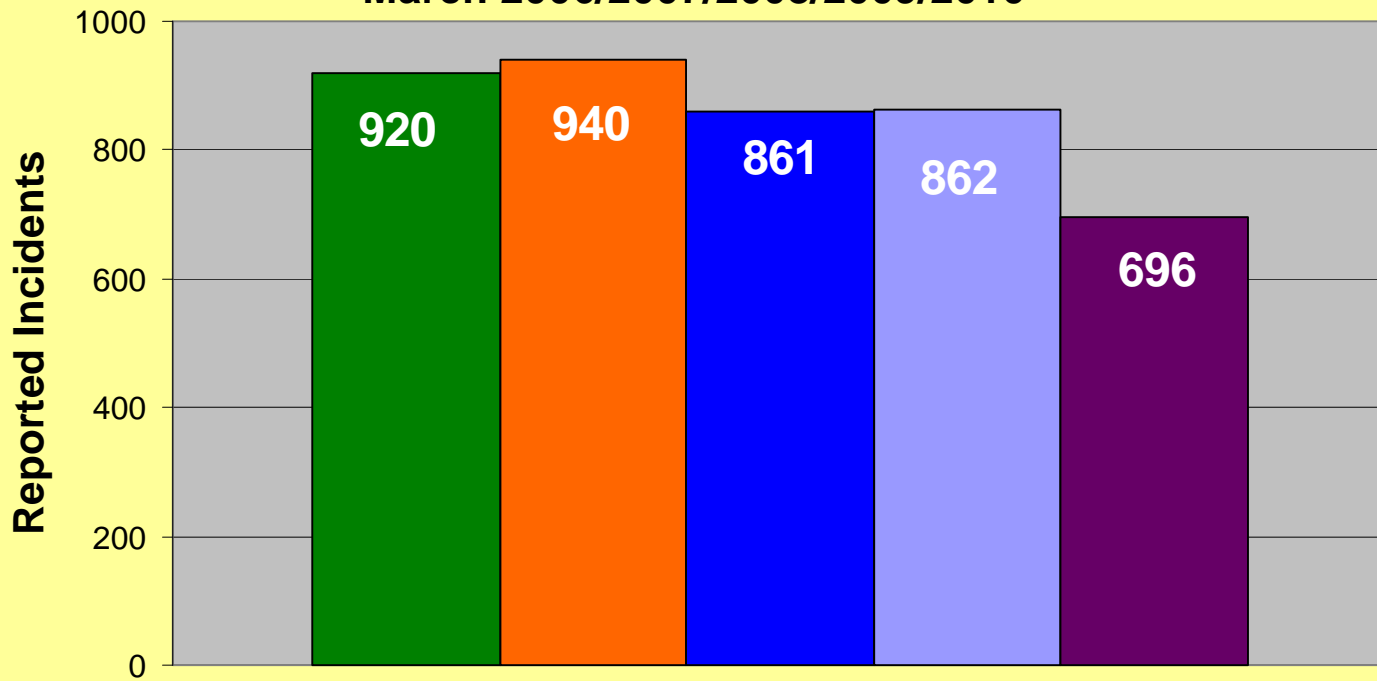

**Memphis Police Department
Part I Violent Crimes
March 2006/2007/2008/2009/2010**

Monthly Comparison