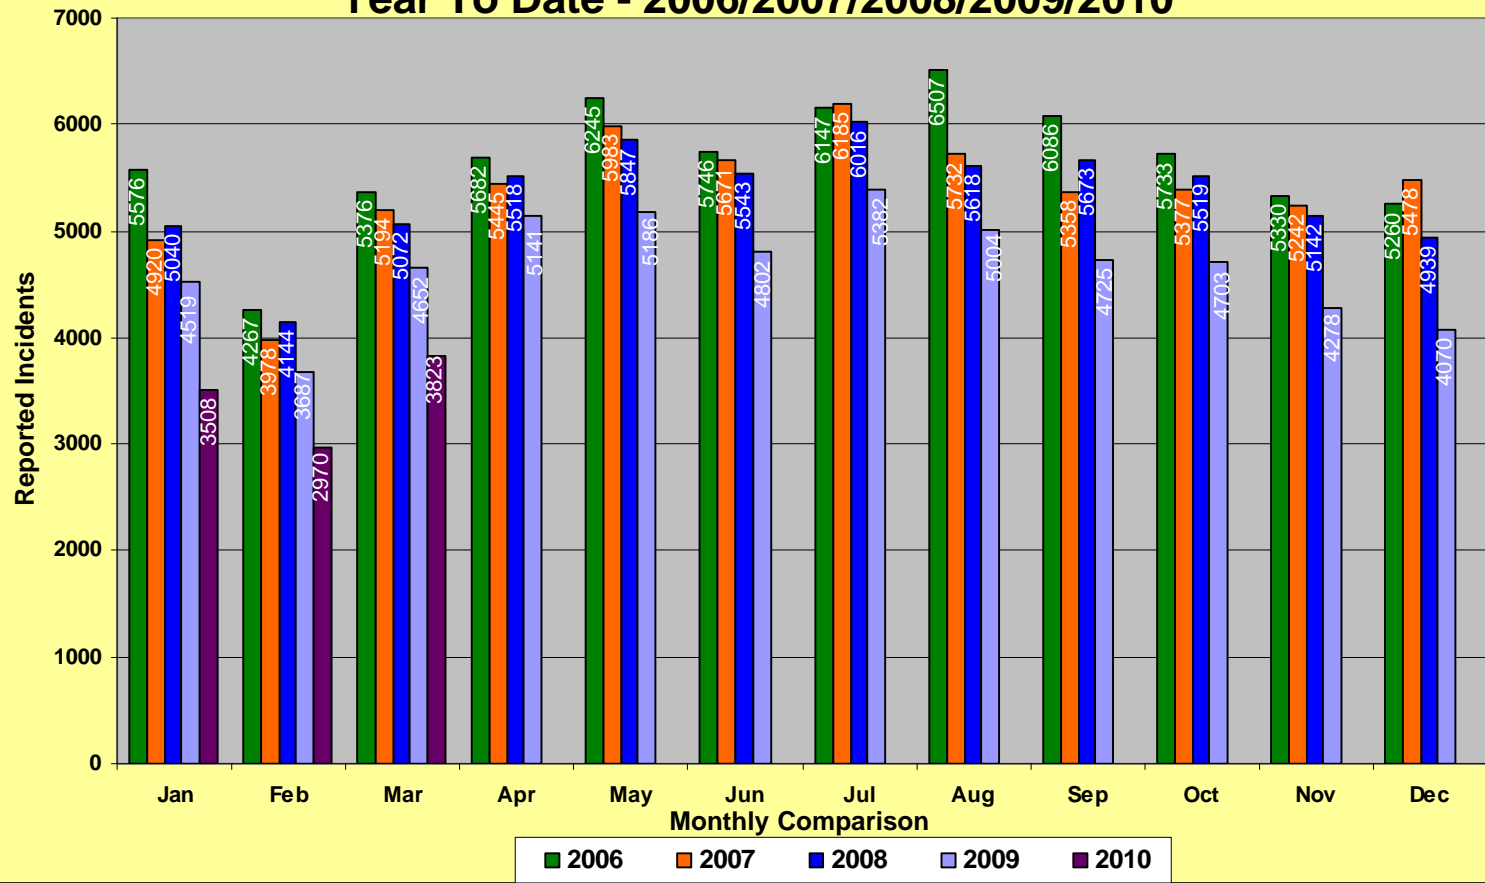

**MEMPHIS POLICE DEPARTMENT
Blue C.R.U.S.H.™ TRAC**

YEAR TO DATE

Total Part I Crime												
	Jan	Feb	Mar	Apr	May	Jun	Jul	Aug	Sep	Oct	Nov	Dec
2006	5576	4267	5376	5682	6245	5746	6147	6507	6086	5733	5330	5260
2007	4920	3978	5194	5445	5983	5671	6185	5732	5358	5377	5242	5478
2008	5040	4144	5072	5518	5847	5543	6016	5618	5673	5519	5142	4939
2009	4519	3687	4652	5141	5186	4802	5382	5004	4725	4703	4278	4070
2010	3508	2970	3823									
Part I Violent Crime*												
	Jan	Feb	Mar	Apr	May	Jun	Jul	Aug	Sep	Oct	Nov	Dec
2006	997	730	920	1030	1092	1082	1116	1122	1048	935	878	858
2007	794	707	940	955	1132	1013	947	977	1040	913	880	923
2008	769	698	861	957	1076	993	1055	938	1058	957	878	793
2009	784	640	862	942	953	928	1008	896	837	805	704	622
2010	577	463	696									
Part I Property Crime**												
	Jan	Feb	Mar	Apr	May	Jun	Jul	Aug	Sep	Oct	Nov	Dec
2006	4579	3537	4456	4652	5153	4664	5031	5385	5038	4798	4452	4402
2007	4126	3271	4254	4490	4851	4658	5238	4755	4318	4464	4362	4555
2008	4271	3446	4211	4561	4771	4550	4961	4680	4615	4562	4264	4146
2009	3735	3047	3790	4199	4233	3874	4374	4108	3888	3898	3574	3448
2010	2931	2507	3127									

* Part I Violent Crimes reported in the FBI's Uniform Crime Reports are: Murder, Forcible Rape, Robbery, and Aggravated Assault.

** Part I Property Crimes reported in the FBI's Uniform Crime Reports are: Burglary, Larceny-Theft, and Motor Vehicle Theft.

**Memphis Police Department
Part I Crimes
March 2006/2007/2008/2009/2010**

**Memphis Police Department
Part I Violent Crimes
March 2006/2007/2008/2009/2010**

Monthly Comparison

**Memphis Police Department
Part I Property Crime
March 2006/2007/2008/2009/2010**

Memphis Police Department Part I Crimes Year To Date - 2006/2007/2008/2009/2010

Memphis Police Department Part I Violent Crimes Year To Date - 2006/2007/2008/2009/2010

Memphis Police Department Part I Property Crimes Year To Date - 2006/2007/2008/2009/2010