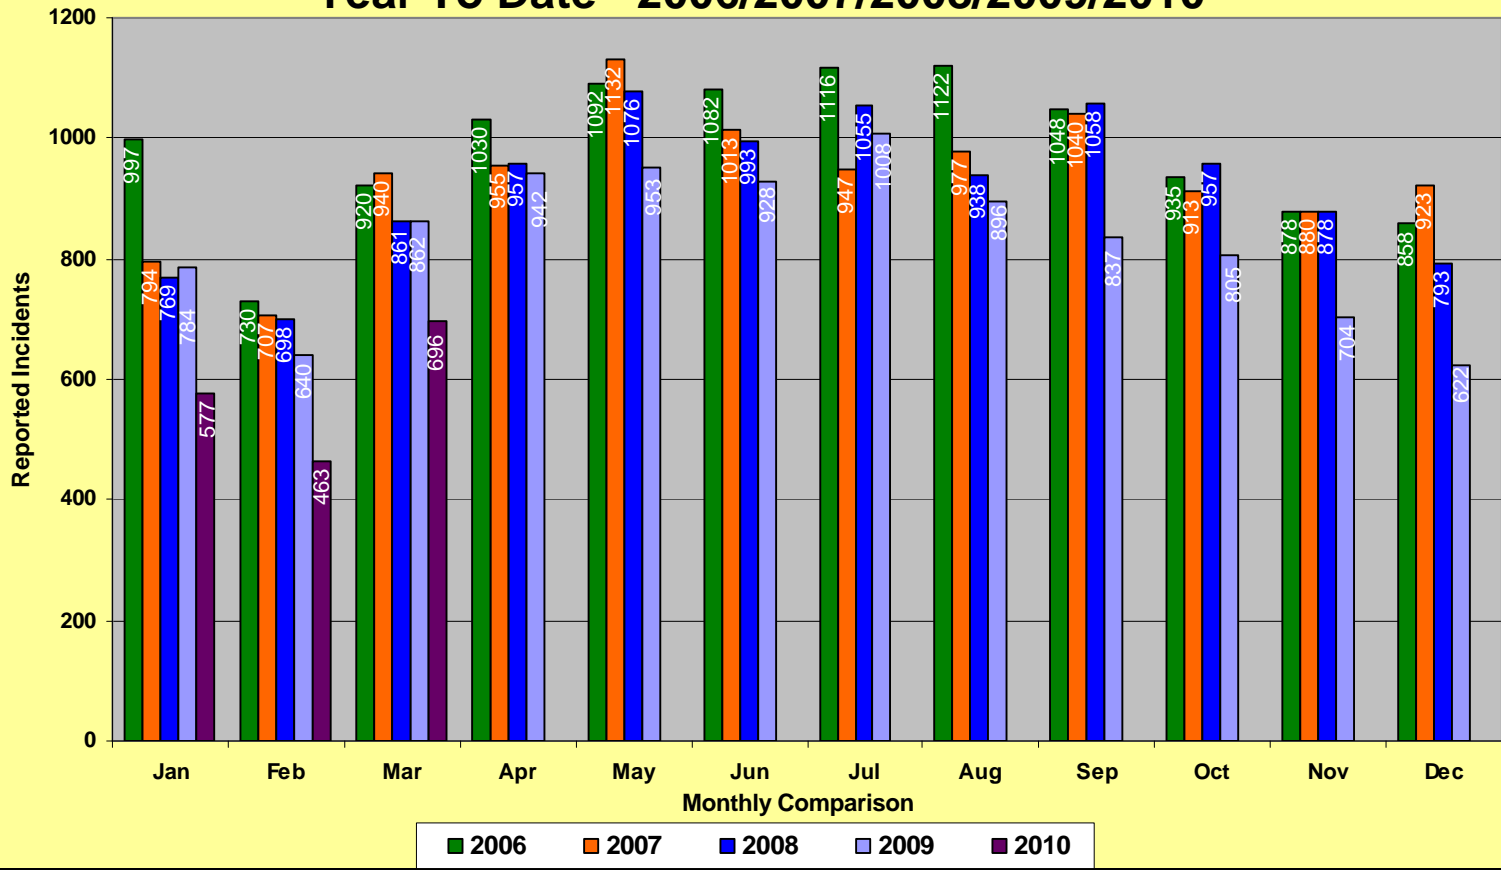

**MEMPHIS POLICE DEPARTMENT
Blue C.R.U.S.H.™ TRAC**

YEAR TO DATE

Total Part I Crime												
	Jan	Feb	Mar	Apr	May	Jun	Jul	Aug	Sep	Oct	Nov	Dec
2006	5576	4267	5376	5682	6245	5746	6147	6507	6086	5733	5330	5260
2007	4920	3978	5194	5445	5983	5671	6185	5732	5358	5377	5242	5478
2008	5040	4144	5072	5518	5847	5543	6016	5618	5673	5519	5142	4939
2009	4519	3687	4652	5141	5186	4802	5382	5004	4725	4703	4278	4070
2010	3508	2970	3823									
Part I Violent Crime*												
	Jan	Feb	Mar	Apr	May	Jun	Jul	Aug	Sep	Oct	Nov	Dec
2006	997	730	920	1030	1092	1082	1116	1122	1048	935	878	858
2007	794	707	940	955	1132	1013	947	977	1040	913	880	923
2008	769	698	861	957	1076	993	1055	938	1058	957	878	793
2009	784	640	862	942	953	928	1008	896	837	805	704	622
2010	577	463	696									
Part I Property Crime**												
	Jan	Feb	Mar	Apr	May	Jun	Jul	Aug	Sep	Oct	Nov	Dec
2006	4579	3537	4456	4652	5153	4664	5031	5385	5038	4798	4452	4402
2007	4126	3271	4254	4490	4851	4658	5238	4755	4318	4464	4362	4555
2008	4271	3446	4211	4561	4771	4550	4961	4680	4615	4562	4264	4146
2009	3735	3047	3790	4199	4233	3874	4374	4108	3888	3898	3574	3448
2010	2931	2507	3127									

* Part I Violent Crimes reported in the FBI's Uniform Crime Reports are: Murder, Forcible Rape, Robbery, and Aggravated Assault.

** Part I Property Crimes reported in the FBI's Uniform Crime Reports are: Burglary, Larceny-Theft, and Motor Vehicle Theft.

**Memphis Police Department
Part I Crimes
March 2006/2007/2008/2009/2010**

**Memphis Police Department
Part I Violent Crimes
March 2006/2007/2008/2009/2010**

Monthly Comparison

**Memphis Police Department
Part I Property Crime
March 2006/2007/2008/2009/2010**

Memphis Police Department Part I Crimes Year To Date - 2006/2007/2008/2009/2010

Memphis Police Department Part I Violent Crimes Year To Date - 2006/2007/2008/2009/2010

Memphis Police Department Part I Property Crimes Year To Date - 2006/2007/2008/2009/2010