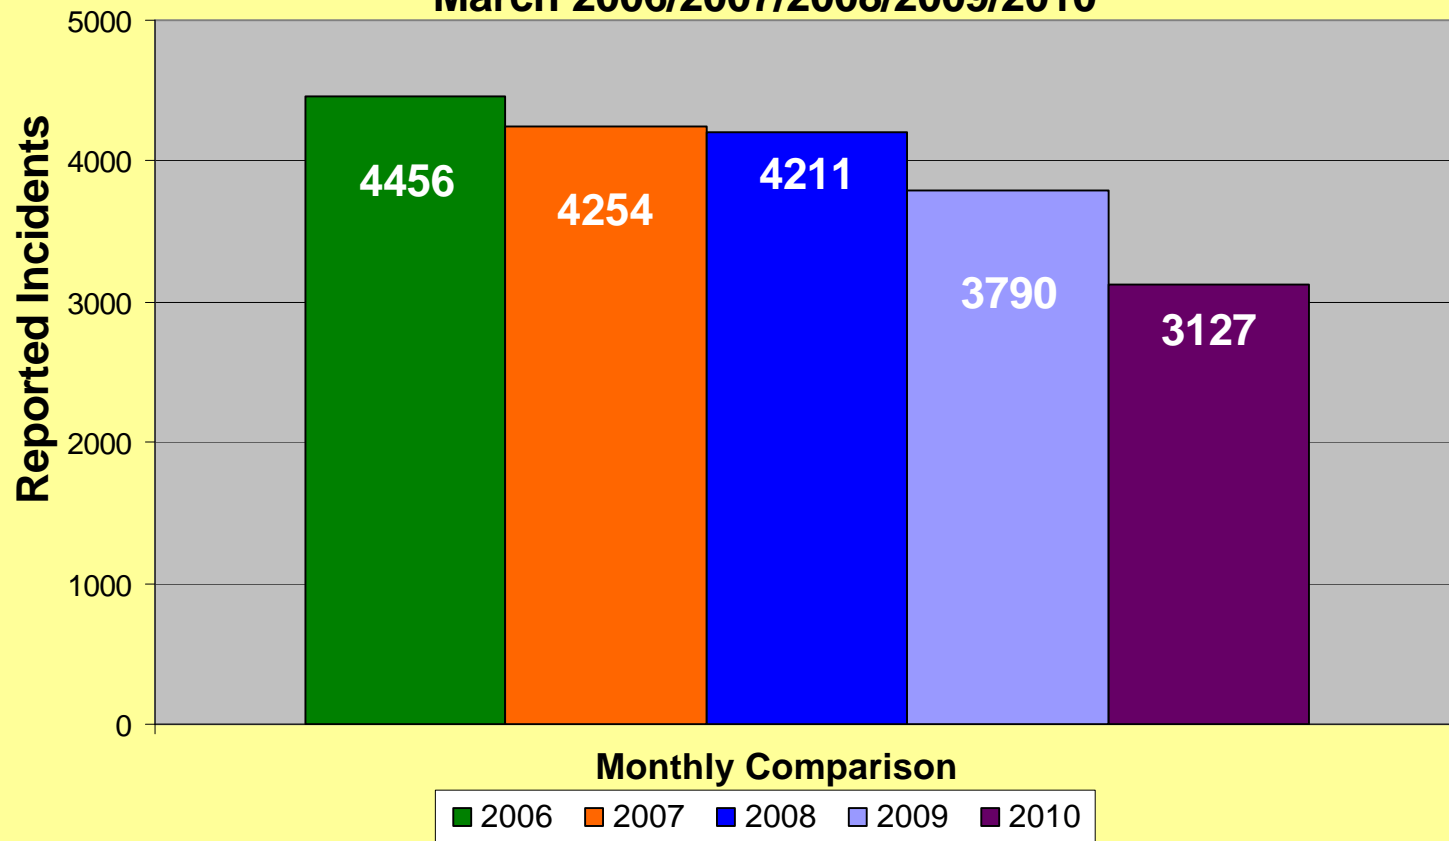

**MEMPHIS POLICE DEPARTMENT
Blue C.R.U.S.H.™ TRAC**

YEAR TO DATE

Total Part I Crime												
	Jan	Feb	Mar	Apr	May	Jun	Jul	Aug	Sep	Oct	Nov	Dec
2006	5576	4267	5376	5682	6245	5746	6147	6507	6086	5733	5330	5260
2007	4920	3978	5194	5445	5983	5671	6185	5732	5358	5377	5242	5478
2008	5040	4144	5072	5518	5847	5543	6016	5618	5673	5519	5142	4939
2009	4519	3687	4652	5141	5186	4802	5382	5004	4725	4703	4278	4070
2010	3508	2970	3823									
Part I Violent Crime*												
	Jan	Feb	Mar	Apr	May	Jun	Jul	Aug	Sep	Oct	Nov	Dec
2006	997	730	920	1030	1092	1082	1116	1122	1048	935	878	858
2007	794	707	940	955	1132	1013	947	977	1040	913	880	923
2008	769	698	861	957	1076	993	1055	938	1058	957	878	793
2009	784	640	862	942	953	928	1008	896	837	805	704	622
2010	577	463	696									
Part I Property Crime**												
	Jan	Feb	Mar	Apr	May	Jun	Jul	Aug	Sep	Oct	Nov	Dec
2006	4579	3537	4456	4652	5153	4664	5031	5385	5038	4798	4452	4402
2007	4126	3271	4254	4490	4851	4658	5238	4755	4318	4464	4362	4555
2008	4271	3446	4211	4561	4771	4550	4961	4680	4615	4562	4264	4146
2009	3735	3047	3790	4199	4233	3874	4374	4108	3888	3898	3574	3448
2010	2931	2507	3127									

* Part I Violent Crimes reported in the FBI's Uniform Crime Reports are: Murder, Forcible Rape, Robbery, and Aggravated Assault.

** Part I Property Crimes reported in the FBI's Uniform Crime Reports are: Burglary, Larceny-Theft, and Motor Vehicle Theft.

**Memphis Police Department
Part I Crimes
March 2006/2007/2008/2009/2010**

**Memphis Police Department
Part I Violent Crimes
March 2006/2007/2008/2009/2010**

Monthly Comparison

**Memphis Police Department
Part I Property Crime
March 2006/2007/2008/2009/2010**

Memphis Police Department Part I Crimes Year To Date - 2006/2007/2008/2009/2010

Memphis Police Department Part I Violent Crimes Year To Date - 2006/2007/2008/2009/2010

Memphis Police Department Part I Property Crimes Year To Date - 2006/2007/2008/2009/2010