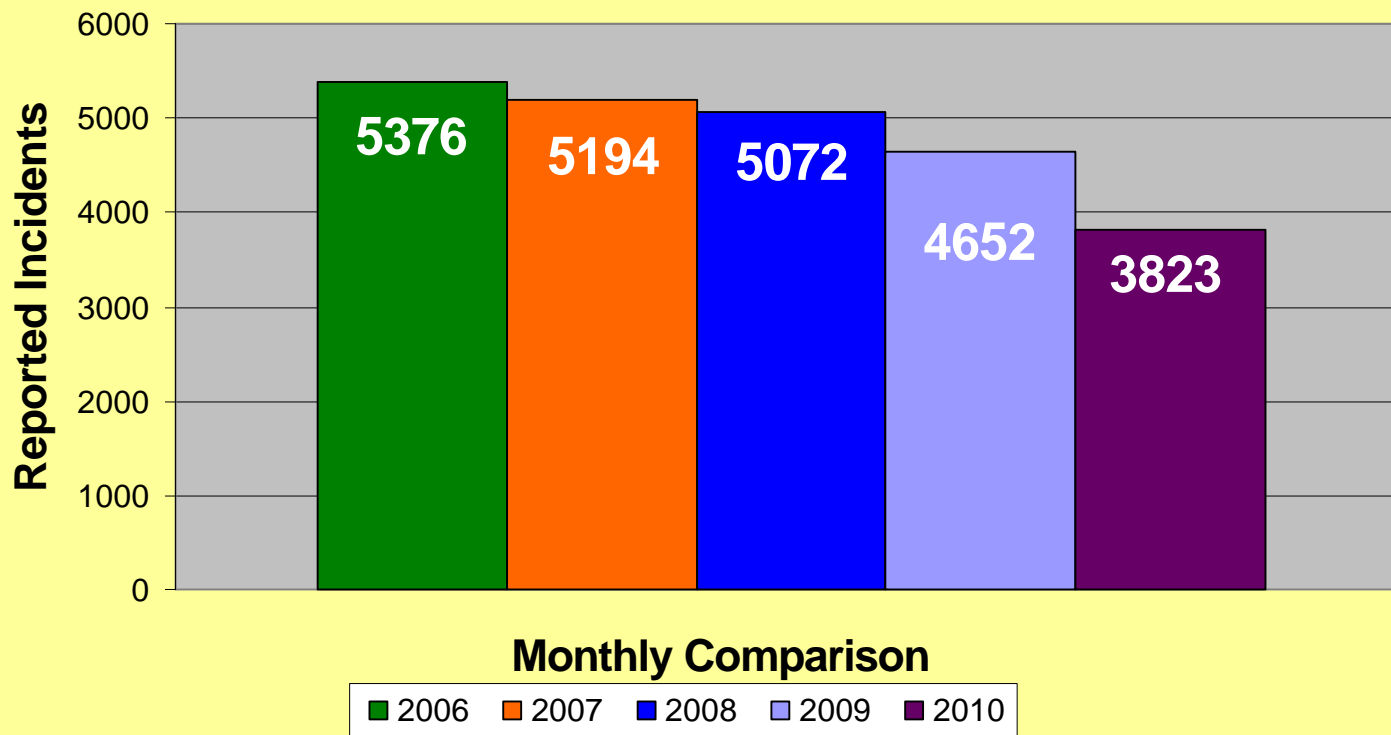

**Memphis Police Department
Part I Crimes
March 2006/2007/2008/2009/2010**