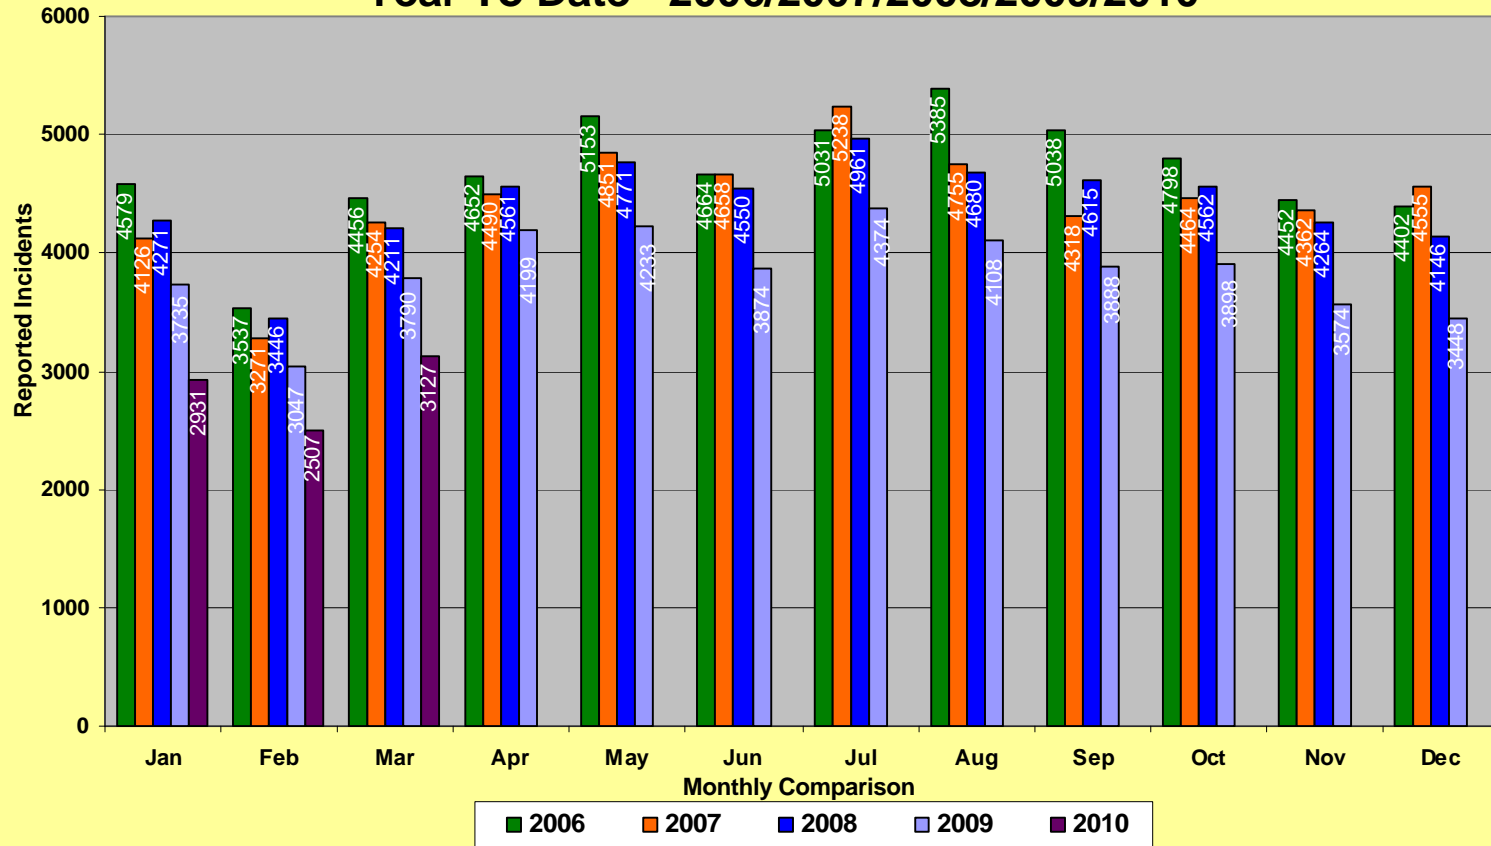

**MEMPHIS POLICE DEPARTMENT
Blue C.R.U.S.H.™ TRAC**

YEAR TO DATE

Total Part I Crime												
	Jan	Feb	Mar	Apr	May	Jun	Jul	Aug	Sep	Oct	Nov	Dec
2006	5576	4267	5376	5682	6245	5746	6147	6507	6086	5733	5330	5260
2007	4920	3978	5194	5445	5983	5671	6185	5732	5358	5377	5242	5478
2008	5040	4144	5072	5518	5847	5543	6016	5618	5673	5519	5142	4939
2009	4519	3687	4652	5141	5186	4802	5382	5004	4725	4703	4278	4070
2010	3508	2970	3823									
Part I Violent Crime*												
	Jan	Feb	Mar	Apr	May	Jun	Jul	Aug	Sep	Oct	Nov	Dec
2006	997	730	920	1030	1092	1082	1116	1122	1048	935	878	858
2007	794	707	940	955	1132	1013	947	977	1040	913	880	923
2008	769	698	861	957	1076	993	1055	938	1058	957	878	793
2009	784	640	862	942	953	928	1008	896	837	805	704	622
2010	577	463	696									
Part I Property Crime**												
	Jan	Feb	Mar	Apr	May	Jun	Jul	Aug	Sep	Oct	Nov	Dec
2006	4579	3537	4456	4652	5153	4664	5031	5385	5038	4798	4452	4402
2007	4126	3271	4254	4490	4851	4658	5238	4755	4318	4464	4362	4555
2008	4271	3446	4211	4561	4771	4550	4961	4680	4615	4562	4264	4146
2009	3735	3047	3790	4199	4233	3874	4374	4108	3888	3898	3574	3448
2010	2931	2507	3127									

* Part I Violent Crimes reported in the FBI's Uniform Crime Reports are: Murder, Forcible Rape, Robbery, and Aggravated Assault.

** Part I Property Crimes reported in the FBI's Uniform Crime Reports are: Burglary, Larceny-Theft, and Motor Vehicle Theft.

**Memphis Police Department
Part I Crimes
March 2006/2007/2008/2009/2010**

**Memphis Police Department
Part I Violent Crimes
March 2006/2007/2008/2009/2010**

Monthly Comparison

**Memphis Police Department
Part I Property Crime
March 2006/2007/2008/2009/2010**

Memphis Police Department Part I Crimes Year To Date - 2006/2007/2008/2009/2010

Memphis Police Department Part I Violent Crimes Year To Date - 2006/2007/2008/2009/2010

Memphis Police Department Part I Property Crimes Year To Date - 2006/2007/2008/2009/2010